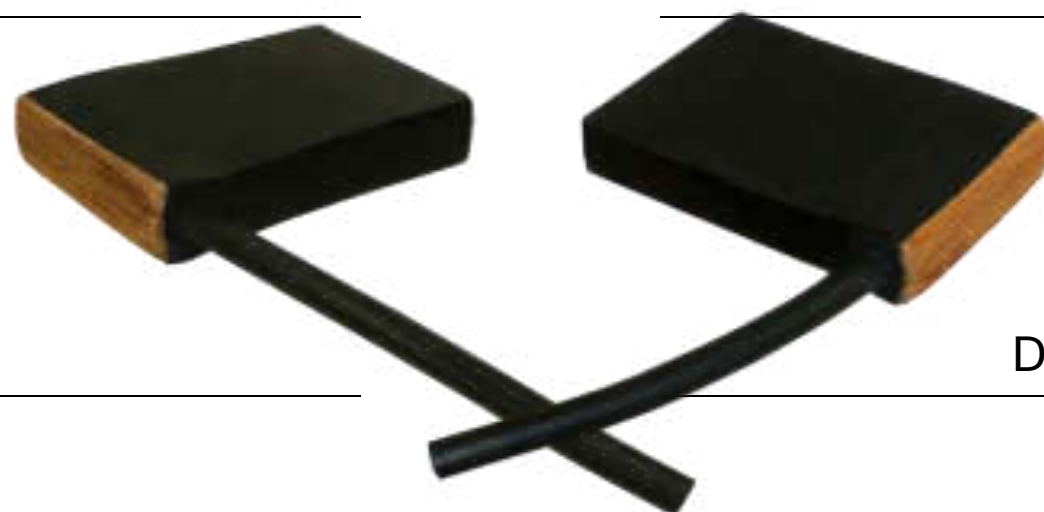

description

model

retail price
EURO (VAT)

BASS

(4) Bass sensors

BCE - 44

87

Wooden piezo sensors for Contra Bass

BAE - S 4

270

Wood piezos for Chelo

BAE - S 2

160

Bass elastic - wooden sensor

BCE - 27

61

Bass elastic - wooden sensor

BCE - 27M

81

Double sensors (2 channels)

BCE - 22

140